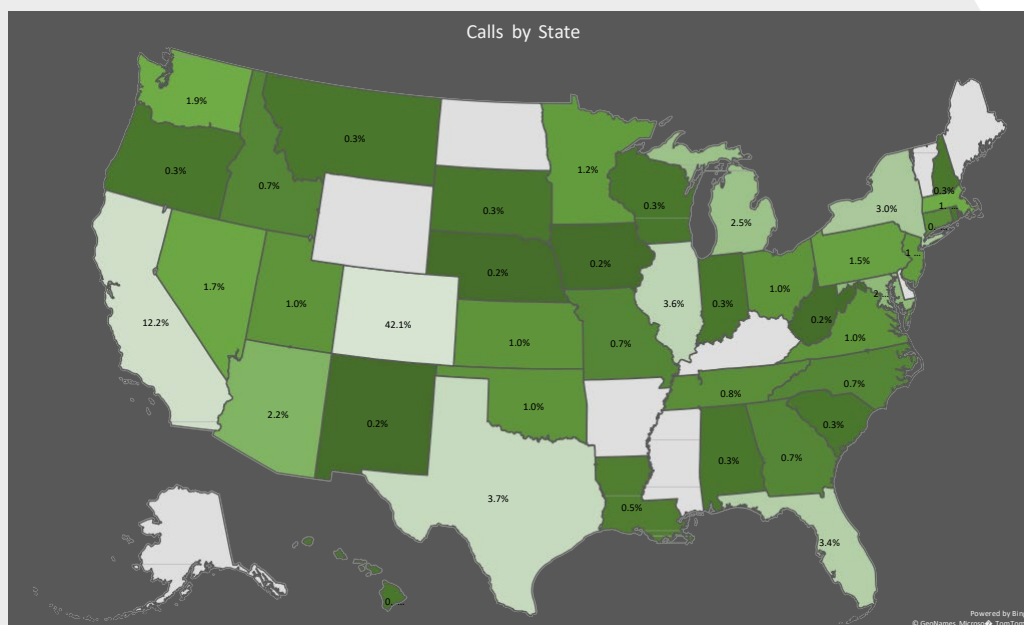

Our mission is to provide education and directional support to the general public about the safe and effective use of cannabis.

Our Vision

Leaf411 was built on the belief that affordability and accessibility to professional medical advice should never be a barrier to using cannabis. We reduce harm and mitigate risks by providing cannabis education for free to the general public.

Leaf411's national reach is quickly expanding. Calls to the Hotline increased 50% in the first two months of 2021!

- Leaf411's national reach has expanded to include callers from 42 states!
- Leaf411 has a growing global reach as well. We've received calls and chats from India, Australia, South Africa, Trinidad, and South America.